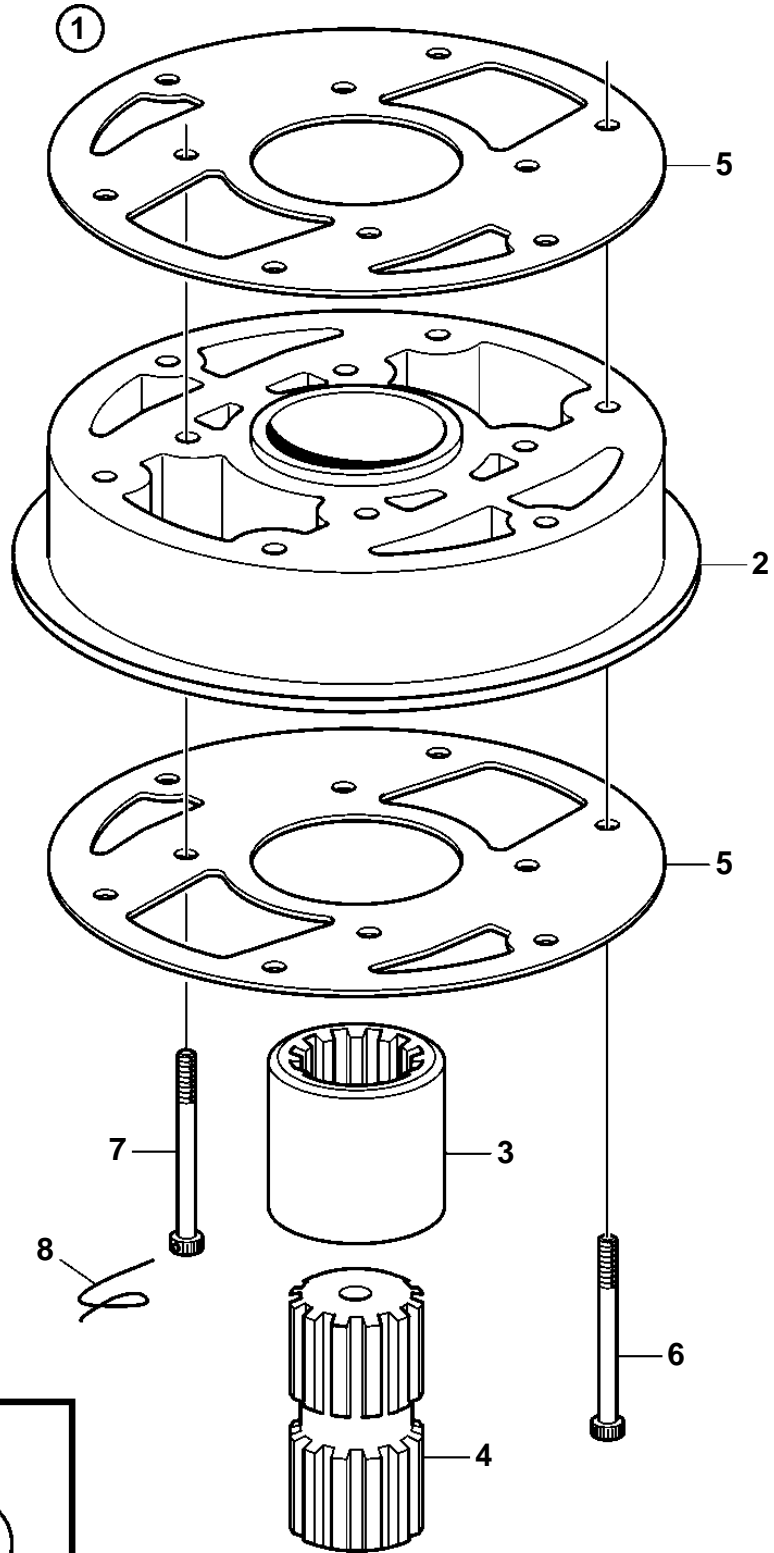

120S-D, 120S-E

120S-D, 120S-E

REF	PART NO.	QTY	DESCRIPTION	NOTES
1	854173	1	Extension kit	2"
2		1	· Extension	
3	852442	1	· Splined sleeve	
4	852443	1	· Extension shaft	
5	3856834	2	· Gasket	(853892)
6	967686	4	· Screw	L=90mm
	851858	4	· Screw	L=90mm
7	967687	2	· Screw	L=110mm
8	852669	1	· Locking wire	
9	948298	X	· Shim	TH = 0,10mm
	948299	X	· Shim	TH = 0.15mm
	948300	X	· Shim	TH=0.35mm